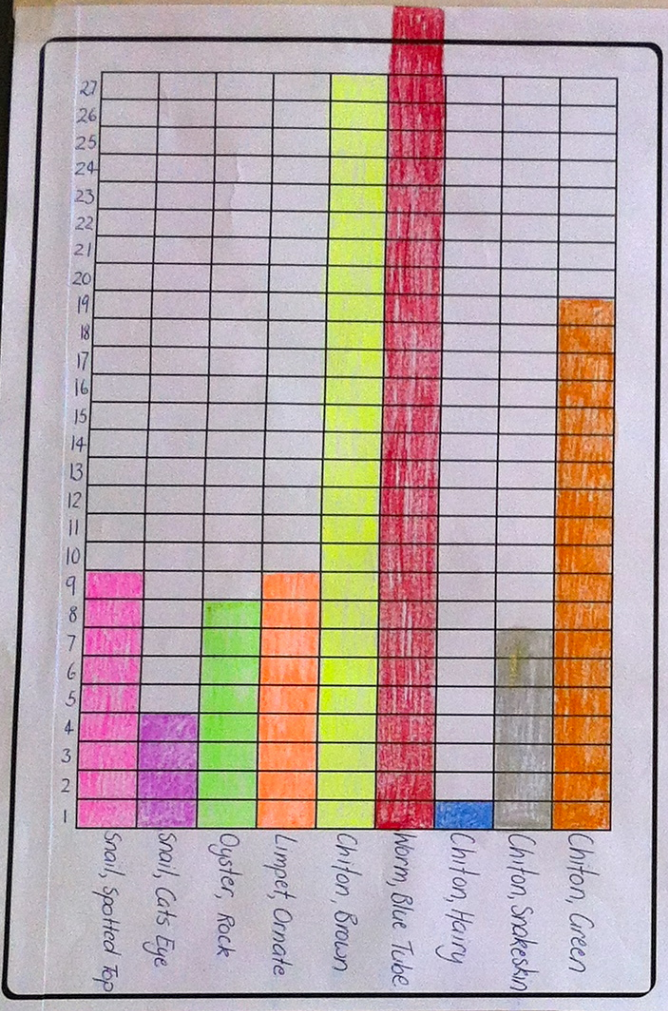

Mm2

Look what we found on the rocky shore at Mac. Bay!

Scientists: Sally, Andrea, Natasha, Jean

20-3-15

Fascinating Facts:

Wonderings:

Next Steps: