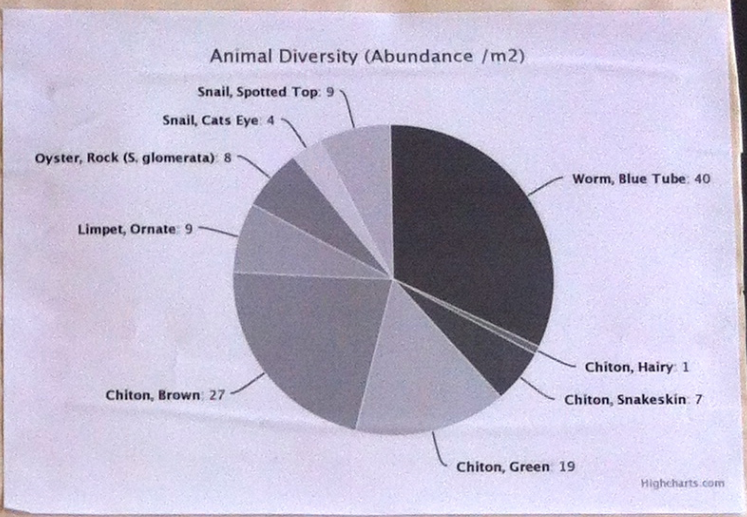

Mm2

Look what we found on the rocky shore at Mac. Bay!

Scientists: Sally, Andrea, Natasha, Jean

20-3-15

Fascinating Facts:

Wonderings:

Next Steps: